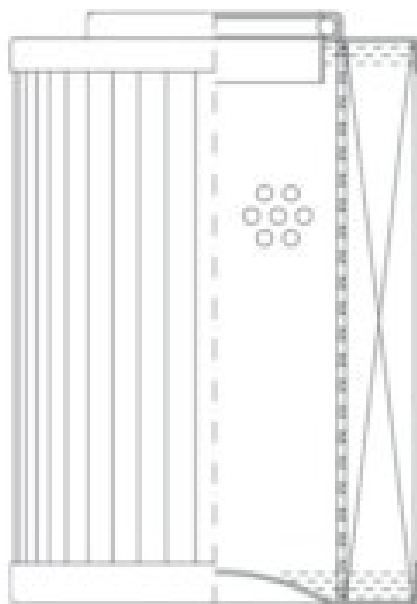

Buy Big, Save Big! - www.bigfilterstore.com - 866-673-0345

Technical Data for Big Filter #: BFS-8CEE9

[Click to view stock, pricing and volume discount information](#)

Filter Type Details

Part Type: Hydraulic
Filter Type: Pressure Line
Media: Cellulose
Seal Material: Viton
Fluid Type: HH / HL / HM / HV
Flow Direction: Outside-In

Dimensions (Inches)

Height: 5.43
O.D. Top: 3.74 **O.D. Bottom:** 3.74
I.D. Top: 1.87 **I.D. Bottom:**
Weight (lbs): 1.1132

Rating

Micron 1: 10 **Beta Ratio 1:** 2/10
Micron 2: **Beta Ratio 2:**
Flow Rate (GPM): **Capacity (gr):** 18.28
Collapse Pressure (psi): 305 **Burst Pressure (psi)**
Filter area (sq in): 457

Misc. Information

Thread Type:
Thread Size (in):
By-pass: No
Handle: No
Wrap: No

Contact Information

Big Filter Inc.
162 Kerr Dr.
Sault Ste. Marie, ON
P6A 5H9
Canada

Big Filter Inc.
605 Ridge St, #144
Sault Ste. Marie, MI
49783
USA