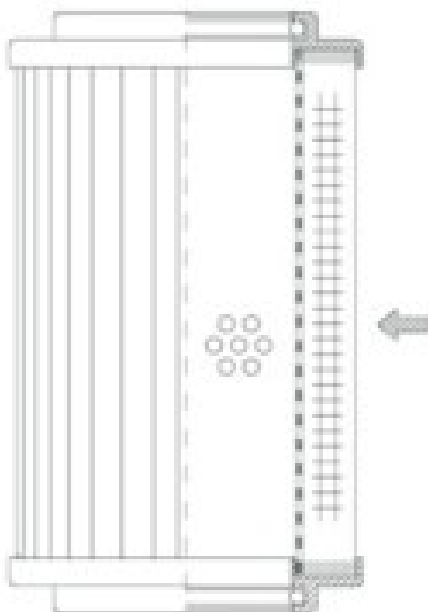

Contact Information

Big Filter Inc.
162 Kerr Dr.
Sault Ste. Marie, ON
P6A 5H9
Canada

Big Filter Inc.
605 Ridge St, #144
Sault Ste. Marie, MI
49783
USA

Toll Free: 866-673-0345
Direct: 705-255-2493

info@bigfilterstore.com
<https://www.bigfilterstore.com>