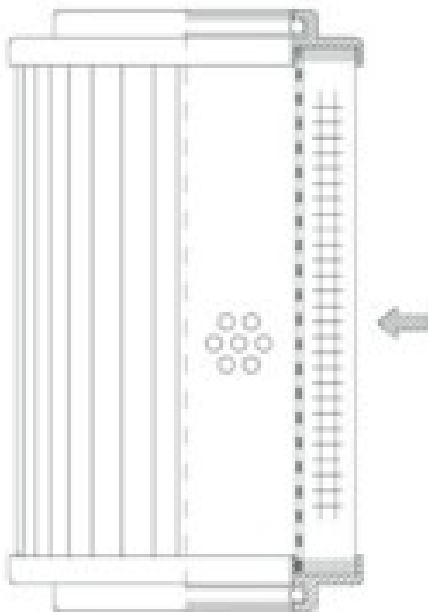

Contact Information

Big Filter Inc.
162 Kerr Dr.
Sault Ste. Marie, ON
P6A 5H9
Canada

Big Filter Inc.
605 Ridge St, #144
Sault Ste. Marie, MI
49783
USA

Toll Free: 866-673-0345
Direct: 705-255-2493

info@bigfilterstore.com
<https://www.bigfilterstore.com>