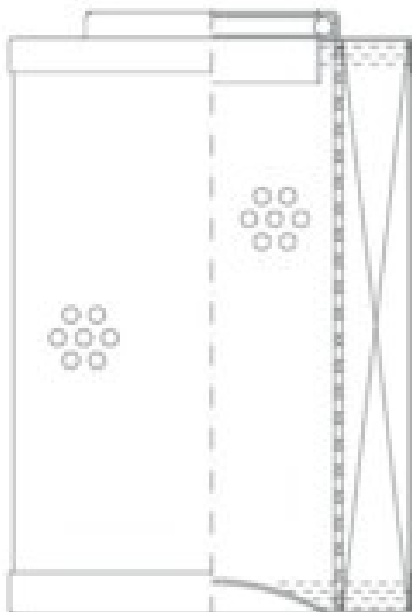

Buy Big, Save Big! - www.bigfilterstore.com - 866-673-0345

Technical Data for Big Filter #: BFS-8CF5B

[Click to view stock, pricing and volume discount information](#)

Filter Type Details

Part Type: Hydraulic
Filter Type: Pressure Line
Media: Cellulose
Seal Material: Viton
Fluid Type: HH / HL / HM / HV
Flow Direction: Outside-In

Dimensions (Inches)

Height: 9.21
O.D. Top: 2.18 **O.D. Bottom:** 2.18
I.D. Top: 1.11 **I.D. Bottom:**
Weight (lbs): 0.8492

Rating

Micron 1: 10 **Beta Ratio 1:** 2/10
Micron 2: **Beta Ratio 2:**
Flow Rate (GPM): **Capacity (gr):** 12.4
Collapse Pressure (psi): 145 **Burst Pressure (psi)**
Filter area (sq in): 310

Misc. Information

Thread Type:
Thread Size (in):
By-pass: No
Handle: No
Wrap: Yes

Contact Information

Big Filter Inc.
162 Kerr Dr.
Sault Ste. Marie, ON
P6A 5H9
Canada

Big Filter Inc.
605 Ridge St, #144
Sault Ste. Marie, MI
49783
USA