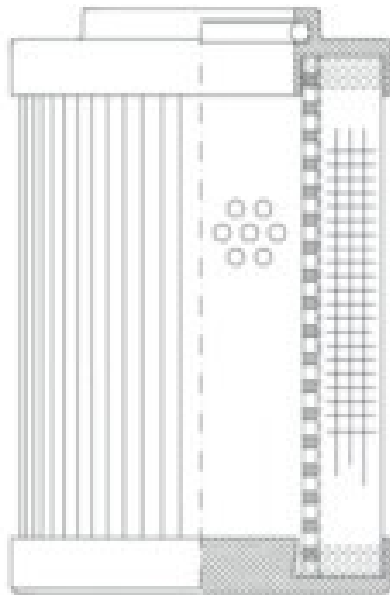

Buy Big, Save Big! - www.bigfilterstore.com - 866-673-0345

Technical Data for Big Filter #: BFS-8CF7B

[Click to view stock, pricing and volume discount information](#)

Filter Type Details

Part Type: Hydraulic
Filter Type: Pressure Line
Media: Glass
Seal Material: Viton
Fluid Type: HH / HL / HM / HV
Flow Direction: Outside-In

Dimensions (Inches)

Height: 7.87
O.D. Top: 2.72 **O.D. Bottom:** 2.72
I.D. Top: 1.03 **I.D. Bottom:**
Weight (lbs): 1.826

Rating

Micron 1: 5 **Beta Ratio 1:** 200/5.4
Micron 2: **Beta Ratio 2:** 1000/7.7
Flow Rate (GPM): **Capacity (gr):** 35.8871
Collapse Pressure (psi): 3045 **Burst Pressure (psi)**
Filter area (sq in): 383

Misc. Information

Thread Type:
Thread Size (in):
By-pass: No
Handle: No
Wrap: No

Contact Information

Big Filter Inc.
 162 Kerr Dr.
 Sault Ste. Marie, ON
 P6A 5H9
 Canada

Big Filter Inc.
 605 Ridge St, #144
 Sault Ste. Marie, MI
 49783
 USA