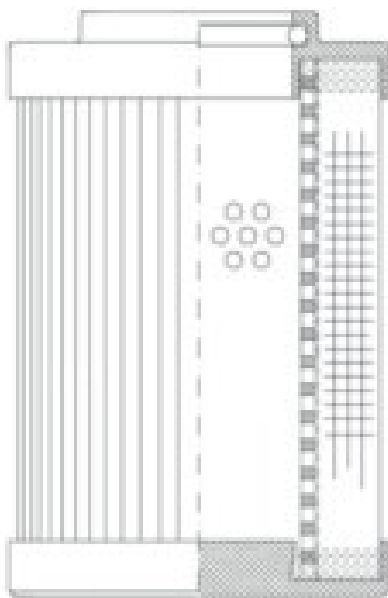

Contact Information

Big Filter Inc.
162 Kerr Dr.
Sault Ste. Marie, ON
P6A 5H9
Canada

Big Filter Inc.
605 Ridge St, #144
Sault Ste. Marie, MI
49783
USA

Toll Free: 866-673-0345
Direct: 705-255-2493

info@bigfilterstore.com
<https://www.bigfilterstore.com>