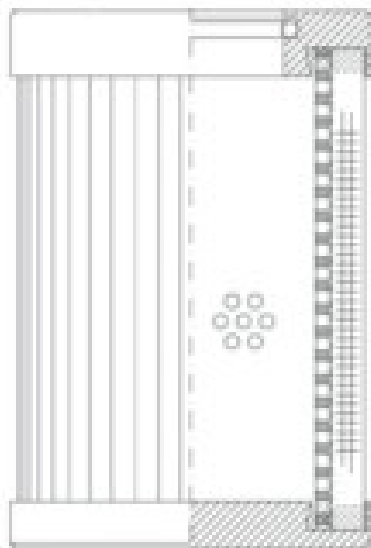

Contact Information

Big Filter Inc.
162 Kerr Dr.
Sault Ste. Marie, ON
P6A 5H9
Canada

Big Filter Inc.
605 Ridge St, #144
Sault Ste. Marie, MI
49783
USA

Toll Free: 866-673-0345
Direct: 705-255-2493

info@bigfilterstore.com
<https://www.bigfilterstore.com>