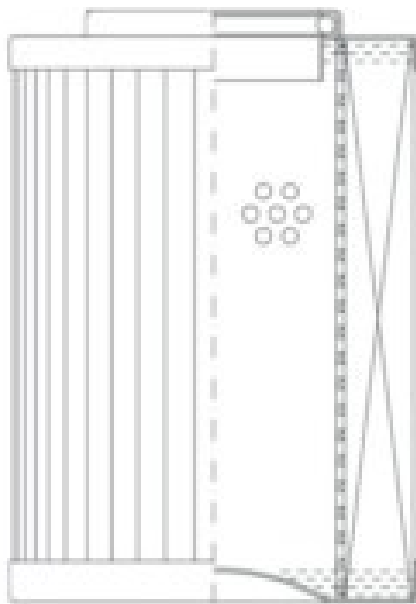

Buy Big, Save Big! - www.bigfilterstore.com - 866-673-0345

Technical Data for Big Filter #: BFS-8D05E

[Click to view stock, pricing and volume discount information](#)

Filter Type Details

Part Type: Hydraulic
Filter Type: Pressure Line
Media: Cellulose
Seal Material: Viton
Fluid Type: HH / HL / HM / HV
Flow Direction: Outside-In

Dimensions (Inches)

Height: 14.61
O.D. Top: 2.36 **O.D. Bottom:** 2.36
I.D. Top: 1.35 **I.D. Bottom:**
Weight (lbs): 1.1

Rating

Micron 1: 5 **Beta Ratio 1:** 2/5
Micron 2: **Beta Ratio 2:**
Flow Rate (GPM): **Capacity (gr):** 19.8
Collapse Pressure (psi): 435 **Burst Pressure (psi)**
Filter area (sq in): 495

Misc. Information

Thread Type:
Thread Size (in):
By-pass: No
Handle: No
Wrap: No

Contact Information

Big Filter Inc.
162 Kerr Dr.
Sault Ste. Marie, ON
P6A 5H9
Canada

Big Filter Inc.
605 Ridge St, #144
Sault Ste. Marie, MI
49783
USA