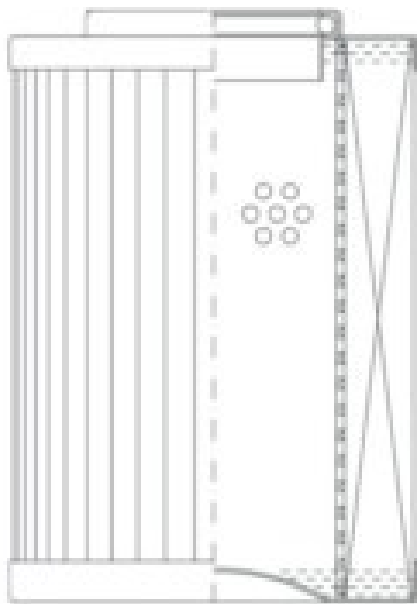

Buy Big, Save Big! - www.bigfilterstore.com - 866-673-0345

Technical Data for Big Filter #: BFS-8D118

[Click to view stock, pricing and volume discount information](#)

Filter Type Details

Part Type: Hydraulic
Filter Type: Pressure Line
Media: Wire Mesh
Seal Material: Viton
Fluid Type: HH / HL / HM / HV
Flow Direction: Outside-In

Dimensions (Inches)

Height: 19.48
O.D. Top: 3.03 **O.D. Bottom:** 3.03
I.D. Top: 1.9 **I.D. Bottom:**
Weight (lbs): 3

Rating

Micron 1: 1000 **Beta Ratio 1:**
Micron 2: **Beta Ratio 2:**
Flow Rate (GPM): **Capacity (gr):**
Collapse Pressure (psi): 435 **Burst Pressure (psi)**
Filter area (sq in): 930

Misc. Information

Thread Type:
Thread Size (in):
By-pass: No
Handle: No
Wrap: No

Contact Information

Big Filter Inc.
162 Kerr Dr.
Sault Ste. Marie, ON
P6A 5H9
Canada

Big Filter Inc.
605 Ridge St, #144
Sault Ste. Marie, MI
49783
USA