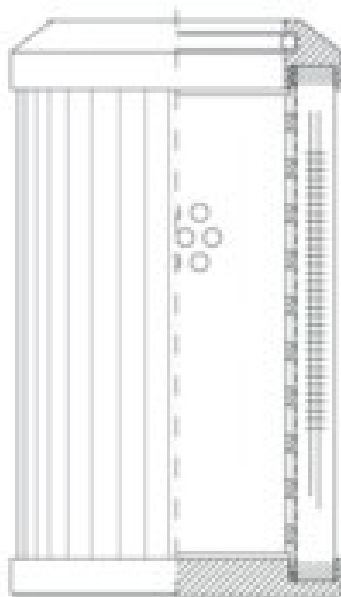

Contact Information

Big Filter Inc.
162 Kerr Dr.
Sault Ste. Marie, ON
P6A 5H9
Canada

Big Filter Inc.
605 Ridge St, #144
Sault Ste. Marie, MI
49783
USA

Toll Free: 866-673-0345
Direct: 705-255-2493

info@bigfilterstore.com
<https://www.bigfilterstore.com>