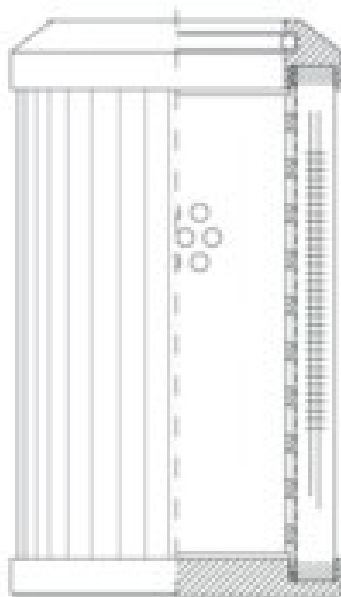

Buy Big, Save Big! - www.bigfilterstore.com - 866-673-0345

Technical Data for Big Filter #: BFS-8D16C

[Click to view stock, pricing and volume discount information](#)

Filter Type Details

Part Type: Hydraulic
Filter Type: Pressure Line
Media: Glass
Seal Material: Viton
Fluid Type: HH / HL / HM / HV
Flow Direction: Outside-In

Dimensions (Inches)

Height: 3.27
O.D. Top: 1.77 **O.D. Bottom:** 1.77
I.D. Top: 0.95 **I.D. Bottom:**
Weight (lbs): 0.257

Rating

Micron 1: 20 **Beta Ratio 1:** 200/20.7
Micron 2: **Beta Ratio 2:** 1000/26.6
Flow Rate (GPM): **Capacity (gr):** 6.286
Collapse Pressure (psi): 3045 **Burst Pressure (psi)**
Filter area (sq in): 70

Misc. Information

Thread Type:
Thread Size (in):
By-pass: No
Handle: No
Wrap: No

Contact Information

Big Filter Inc.
 162 Kerr Dr.
 Sault Ste. Marie, ON
 P6A 5H9
 Canada

Big Filter Inc.
 605 Ridge St, #144
 Sault Ste. Marie, MI
 49783
 USA