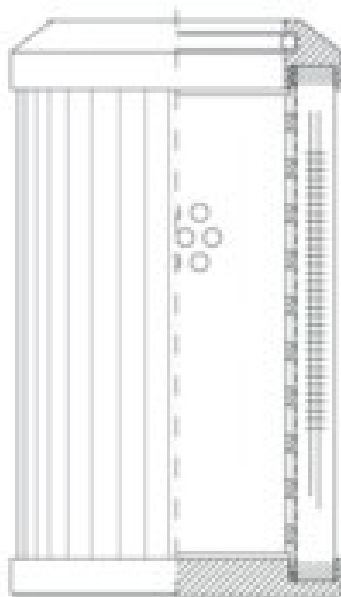

Buy Big, Save Big! - www.bigfilterstore.com - 866-673-0345

Technical Data for Big Filter #: BFS-8D176

[Click to view stock, pricing and volume discount information](#)

Filter Type Details

Part Type: Hydraulic
Filter Type: Pressure Line
Media: Wire Mesh
Seal Material: Viton
Fluid Type: HH / HL / HM / HV
Flow Direction: Outside-In

Dimensions (Inches)

Height: 3.27
O.D. Top: 1.77 **O.D. Bottom:** 1.77
I.D. Top: 0.95 **I.D. Bottom:**
Weight (lbs): 0.176

Rating

Micron 1: 10
Micron 2:
Flow Rate (GPM):
Collapse Pressure (psi): 3045
Filter area (sq in): 70
Beta Ratio 1:
Beta Ratio 2:
Capacity (gr):
Burst Pressure (psi)

Misc. Information

Thread Type:
Thread Size (in):
By-pass: No
Handle: No
Wrap: No

Contact Information

Big Filter Inc.
162 Kerr Dr.
Sault Ste. Marie, ON
P6A 5H9
Canada

Big Filter Inc.
605 Ridge St, #144
Sault Ste. Marie, MI
49783
USA