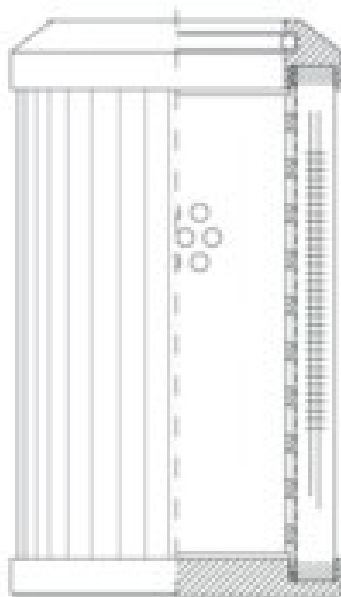

Buy Big, Save Big! - www.bigfilterstore.com - 866-673-0345

Technical Data for Big Filter #: BFS-8D17C

[Click to view stock, pricing and volume discount information](#)

Filter Type Details

Part Type: Hydraulic
Filter Type: Pressure Line
Media: Wire Mesh
Seal Material: Viton
Fluid Type: HH / HL / HM / HV
Flow Direction: Outside-In

Dimensions (Inches)

Height: 3.27
O.D. Top: 1.77 **O.D. Bottom:** 1.77
I.D. Top: 0.95 **I.D. Bottom:**
Weight (lbs): 0.176

Rating

Micron 1: 60
Micron 2:
Flow Rate (GPM):
Collapse Pressure (psi): 3045
Filter area (sq in): 70
Beta Ratio 1:
Beta Ratio 2:
Capacity (gr):
Burst Pressure (psi)

Misc. Information

Thread Type:
Thread Size (in):
By-pass: No
Handle: No
Wrap: No

Contact Information

Big Filter Inc.
162 Kerr Dr.
Sault Ste. Marie, ON
P6A 5H9
Canada

Big Filter Inc.
605 Ridge St, #144
Sault Ste. Marie, MI
49783
USA