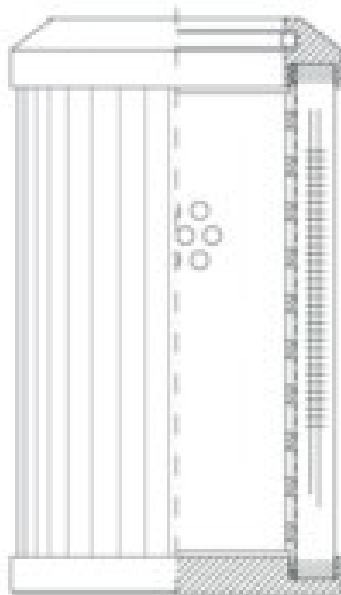

Buy Big, Save Big! - www.bigfilterstore.com - 866-673-0345

Technical Data for Big Filter #: BFS-8D17E

[Click to view stock, pricing and volume discount information](#)

Filter Type Details

Part Type: Hydraulic
Filter Type: Pressure Line
Media: Wire Mesh
Seal Material: Viton
Fluid Type: HH / HL / HM / HV
Flow Direction: Outside-In

Dimensions (Inches)

Height: 3.27
O.D. Top: 1.77 **O.D. Bottom:** 1.77
I.D. Top: 0.95 **I.D. Bottom:**
Weight (lbs): 0.176

Rating

Micron 1: 80 **Beta Ratio 1:**
Micron 2: **Beta Ratio 2:**
Flow Rate (GPM): **Capacity (gr):**
Collapse Pressure (psi): 3045 **Burst Pressure (psi)**
Filter area (sq in): 70

Misc. Information

Thread Type:
Thread Size (in):
By-pass: No
Handle: No
Wrap: No

Contact Information

Big Filter Inc.
162 Kerr Dr.
Sault Ste. Marie, ON
P6A 5H9
Canada

Big Filter Inc.
605 Ridge St, #144
Sault Ste. Marie, MI
49783
USA