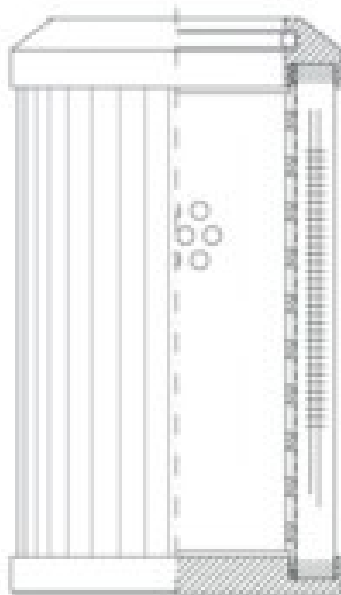

Buy Big, Save Big! - www.bigfilterstore.com - 866-673-0345

Technical Data for Big Filter #: BFS-8D1A6

[Click to view stock, pricing and volume discount information](#)

Filter Type Details

Part Type: Hydraulic
Filter Type: Pressure Line
Media: Wire Mesh
Seal Material: Viton
Fluid Type: HH / HL / HM / HV
Flow Direction: Outside-In

Dimensions (Inches)

Height: 3.86
O.D. Top: 1.77 **O.D. Bottom:** 1.77
I.D. Top: 0.95 **I.D. Bottom:**
Weight (lbs): 0.211

Rating

Micron 1: 100
Micron 2:
Flow Rate (GPM):
Collapse Pressure (psi): 3045
Filter area (sq in): 84
Beta Ratio 1:
Beta Ratio 2:
Capacity (gr):
Burst Pressure (psi)

Misc. Information

Thread Type:
Thread Size (in):
By-pass: No
Handle: No
Wrap: No

Contact Information

Big Filter Inc.
162 Kerr Dr.
Sault Ste. Marie, ON
P6A 5H9
Canada

Big Filter Inc.
605 Ridge St, #144
Sault Ste. Marie, MI
49783
USA