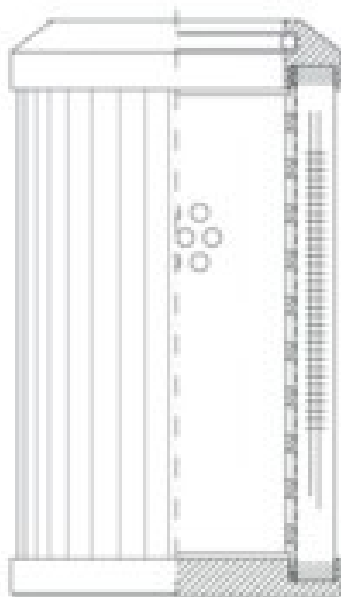

Buy Big, Save Big! - www.bigfilterstore.com - 866-673-0345

Technical Data for Big Filter #: BFS-8D1A8

[Click to view stock, pricing and volume discount information](#)

Filter Type Details

Part Type: Hydraulic
Filter Type: Pressure Line
Media: Wire Mesh
Seal Material: Viton
Fluid Type: HH / HL / HM / HV
Flow Direction: Outside-In

Dimensions (Inches)

Height: 3.86
O.D. Top: 1.77 **O.D. Bottom:** 1.77
I.D. Top: 0.95 **I.D. Bottom:**
Weight (lbs): 0.211

Rating

Micron 1: 10
Micron 2:
Flow Rate (GPM):
Collapse Pressure (psi): 3045
Filter area (sq in): 84
Beta Ratio 1:
Beta Ratio 2:
Capacity (gr):
Burst Pressure (psi)

Misc. Information

Thread Type:
Thread Size (in):
By-pass: No
Handle: No
Wrap: No

Contact Information

Big Filter Inc.
162 Kerr Dr.
Sault Ste. Marie, ON
P6A 5H9
Canada

Big Filter Inc.
605 Ridge St, #144
Sault Ste. Marie, MI
49783
USA