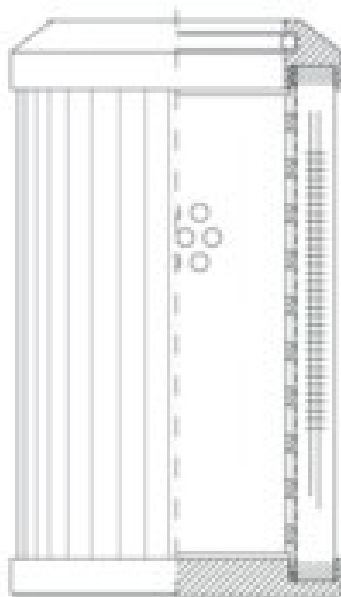

Buy Big, Save Big! - www.bigfilterstore.com - 866-673-0345

Technical Data for Big Filter #: BFS-8D1AA

[Click to view stock, pricing and volume discount information](#)

Filter Type Details

Part Type: Hydraulic
Filter Type: Pressure Line
Media: Wire Mesh
Seal Material: Viton
Fluid Type: HH / HL / HM / HV
Flow Direction: Outside-In

Dimensions (Inches)

Height: 3.86
O.D. Top: 1.77 **O.D. Bottom:** 1.77
I.D. Top: 0.95 **I.D. Bottom:**
Weight (lbs): 0.211

Rating

Micron 1: 25
Micron 2:
Flow Rate (GPM):
Collapse Pressure (psi): 3045
Filter area (sq in): 84
Beta Ratio 1:
Beta Ratio 2:
Capacity (gr):
Burst Pressure (psi)

Misc. Information

Thread Type:
Thread Size (in):
By-pass: No
Handle: No
Wrap: No

Contact Information

Big Filter Inc.
162 Kerr Dr.
Sault Ste. Marie, ON
P6A 5H9
Canada

Big Filter Inc.
605 Ridge St, #144
Sault Ste. Marie, MI
49783
USA