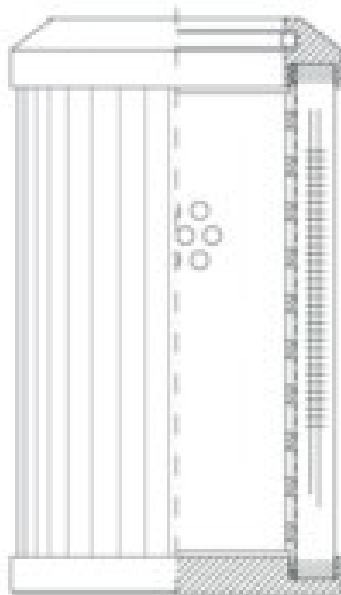

Buy Big, Save Big! - www.bigfilterstore.com - 866-673-0345

Technical Data for Big Filter #: BFS-8D1AC

[Click to view stock, pricing and volume discount information](#)

Filter Type Details

Part Type: Hydraulic
Filter Type: Pressure Line
Media: Wire Mesh
Seal Material: Viton
Fluid Type: HH / HL / HM / HV
Flow Direction: Outside-In

Dimensions (Inches)

Height: 3.86
O.D. Top: 1.77 **O.D. Bottom:** 1.77
I.D. Top: 0.95 **I.D. Bottom:**
Weight (lbs): 0.211

Rating

Micron 1: 40
Micron 2:
Flow Rate (GPM):
Collapse Pressure (psi): 3045
Filter area (sq in): 84
Beta Ratio 1:
Beta Ratio 2:
Capacity (gr):
Burst Pressure (psi)

Misc. Information

Thread Type:
Thread Size (in):
By-pass: No
Handle: No
Wrap: No

Contact Information

Big Filter Inc.
162 Kerr Dr.
Sault Ste. Marie, ON
P6A 5H9
Canada

Big Filter Inc.
605 Ridge St, #144
Sault Ste. Marie, MI
49783
USA