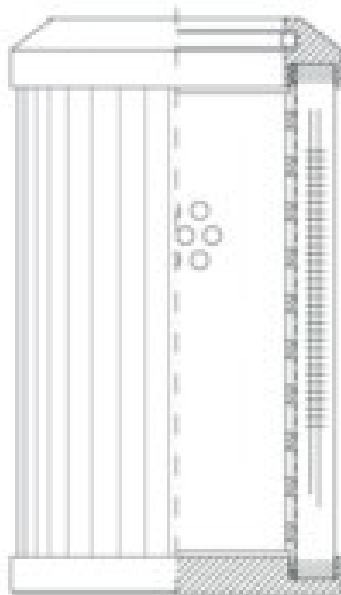

Contact Information

Big Filter Inc.
162 Kerr Dr.
Sault Ste. Marie, ON
P6A 5H9
Canada

Big Filter Inc.
605 Ridge St, #144
Sault Ste. Marie, MI
49783
USA

Toll Free: 866-673-0345
Direct: 705-255-2493

info@bigfilterstore.com
<https://www.bigfilterstore.com>