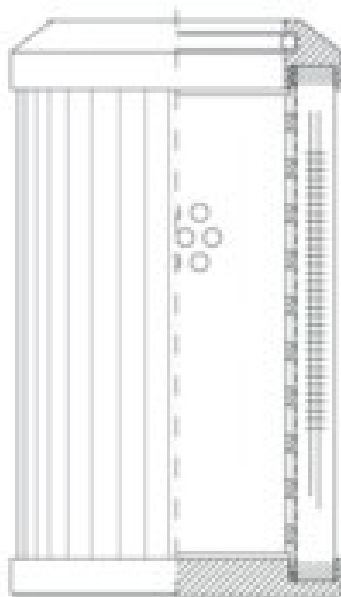

Buy Big, Save Big! - www.bigfilterstore.com - 866-673-0345

Technical Data for Big Filter #: BFS-8D1B0

[Click to view stock, pricing and volume discount information](#)

Filter Type Details

Part Type: Hydraulic
Filter Type: Pressure Line
Media: Wire Mesh
Seal Material: Viton
Fluid Type: HH / HL / HM / HV
Flow Direction: Outside-In

Dimensions (Inches)

Height: 3.86
O.D. Top: 1.77 **O.D. Bottom:** 1.77
I.D. Top: 0.95 **I.D. Bottom:**
Weight (lbs): 0.211

Rating

Micron 1: 80
Micron 2:
Flow Rate (GPM):
Collapse Pressure (psi): 3045
Filter area (sq in): 84
Beta Ratio 1:
Beta Ratio 2:
Capacity (gr):
Burst Pressure (psi)

Misc. Information

Thread Type:
Thread Size (in):
By-pass: No
Handle: No
Wrap: No

Contact Information

Big Filter Inc.
162 Kerr Dr.
Sault Ste. Marie, ON
P6A 5H9
Canada

Big Filter Inc.
605 Ridge St, #144
Sault Ste. Marie, MI
49783
USA