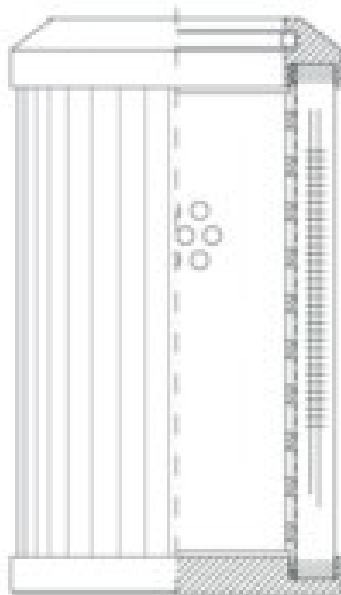

Buy Big, Save Big! - www.bigfilterstore.com - 866-673-0345

Technical Data for Big Filter #: BFS-8D1CA

[Click to view stock, pricing and volume discount information](#)

Filter Type Details

Part Type: Hydraulic
Filter Type: Pressure Line
Media: Glass
Seal Material: Viton
Fluid Type: HH / HL / HM / HV
Flow Direction: Outside-In

Dimensions (Inches)

Height: 6.18
O.D. Top: 1.77 **O.D. Bottom:** 1.77
I.D. Top: 0.95 **I.D. Bottom:**
Weight (lbs): 0.211

Rating

Micron 1: 3 **Beta Ratio 1:** 200/3
Micron 2: **Beta Ratio 2:** 1000/4.5
Flow Rate (GPM): **Capacity (gr):** 10.508
Collapse Pressure (psi): 3045 **Burst Pressure (psi)**
Filter area (sq in): 142

Misc. Information

Thread Type:
Thread Size (in):
By-pass: No
Handle: No
Wrap: No

Contact Information

Big Filter Inc.
162 Kerr Dr.
Sault Ste. Marie, ON
P6A 5H9
Canada

Big Filter Inc.
605 Ridge St, #144
Sault Ste. Marie, MI
49783
USA