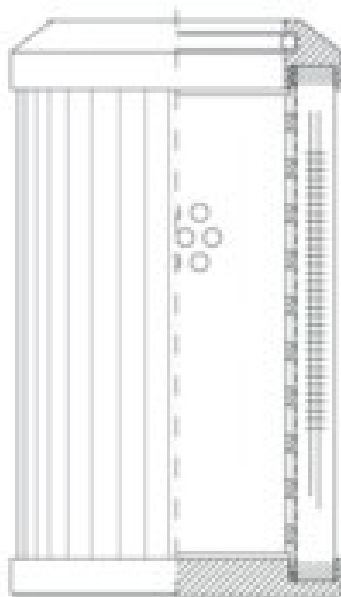

Buy Big, Save Big! - www.bigfilterstore.com - 866-673-0345

Technical Data for Big Filter #: BFS-8D1CC

[Click to view stock, pricing and volume discount information](#)

Filter Type Details

Part Type: Hydraulic
Filter Type: Pressure Line
Media: Glass
Seal Material: Viton
Fluid Type: HH / HL / HM / HV
Flow Direction: Outside-In

Dimensions (Inches)

Height: 6.18
O.D. Top: 1.77 **O.D. Bottom:** 1.77
I.D. Top: 0.95 **I.D. Bottom:**
Weight (lbs): 0.211

Rating

Micron 1: 5 **Beta Ratio 1:** 200/5.4
Micron 2: **Beta Ratio 2:** 1000/7.7
Flow Rate (GPM): **Capacity (gr):** 13.3054
Collapse Pressure (psi): 3045 **Burst Pressure (psi)**
Filter area (sq in): 142

Misc. Information

Thread Type:
Thread Size (in):
By-pass: No
Handle: No
Wrap: No

Contact Information

Big Filter Inc.
162 Kerr Dr.
Sault Ste. Marie, ON
P6A 5H9
Canada

Big Filter Inc.
605 Ridge St, #144
Sault Ste. Marie, MI
49783
USA