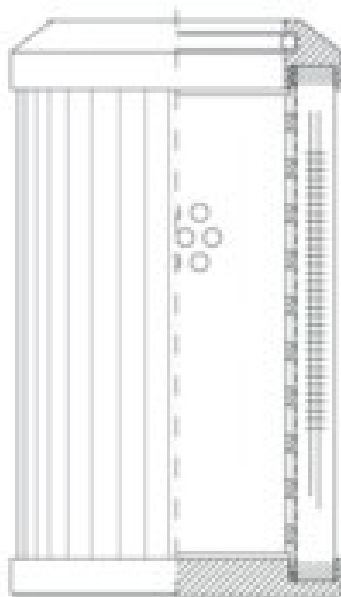

Buy Big, Save Big! - www.bigfilterstore.com - 866-673-0345

Technical Data for Big Filter #: BFS-8D1D8

[Click to view stock, pricing and volume discount information](#)

Filter Type Details

Part Type: Hydraulic
Filter Type: Pressure Line
Media: Wire Mesh
Seal Material: Viton
Fluid Type: HH / HL / HM / HV
Flow Direction: Outside-In

Dimensions (Inches)

Height: 6.18
O.D. Top: 1.77 **O.D. Bottom:** 1.77
I.D. Top: 0.95 **I.D. Bottom:**
Weight (lbs): 0.211

Rating

Micron 1: 100
Micron 2:
Flow Rate (GPM):
Collapse Pressure (psi): 3045
Filter area (sq in): 142
Beta Ratio 1:
Beta Ratio 2:
Capacity (gr):
Burst Pressure (psi)

Misc. Information

Thread Type:
Thread Size (in):
By-pass: No
Handle: No
Wrap: No

Contact Information

Big Filter Inc.
162 Kerr Dr.
Sault Ste. Marie, ON
P6A 5H9
Canada

Big Filter Inc.
605 Ridge St, #144
Sault Ste. Marie, MI
49783
USA