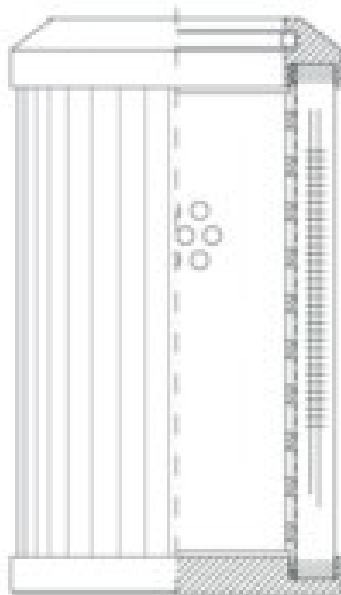

Buy Big, Save Big! - www.bigfilterstore.com - 866-673-0345

Technical Data for Big Filter #: BFS-8D1DA

[Click to view stock, pricing and volume discount information](#)

Filter Type Details

Part Type: Hydraulic
Filter Type: Pressure Line
Media: Wire Mesh
Seal Material: Viton
Fluid Type: HH / HL / HM / HV
Flow Direction: Outside-In

Dimensions (Inches)

Height: 6.18
O.D. Top: 1.77 **O.D. Bottom:** 1.77
I.D. Top: 0.95 **I.D. Bottom:**
Weight (lbs): 0.211

Rating

Micron 1: 10
Micron 2:
Flow Rate (GPM):
Collapse Pressure (psi): 3045
Filter area (sq in): 142
Beta Ratio 1:
Beta Ratio 2:
Capacity (gr):
Burst Pressure (psi)

Misc. Information

Thread Type:
Thread Size (in):
By-pass: No
Handle: No
Wrap: No

Contact Information

Big Filter Inc.
162 Kerr Dr.
Sault Ste. Marie, ON
P6A 5H9
Canada

Big Filter Inc.
605 Ridge St, #144
Sault Ste. Marie, MI
49783
USA