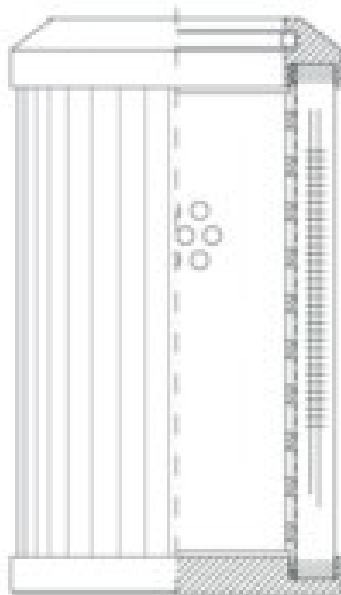

Buy Big, Save Big! - www.bigfilterstore.com - 866-673-0345

Technical Data for Big Filter #: BFS-8D1DC

[Click to view stock, pricing and volume discount information](#)

Filter Type Details

Part Type: Hydraulic
Filter Type: Pressure Line
Media: Wire Mesh
Seal Material: Viton
Fluid Type: HH / HL / HM / HV
Flow Direction: Outside-In

Dimensions (Inches)

Height: 6.18
O.D. Top: 1.77 **O.D. Bottom:** 1.77
I.D. Top: 0.95 **I.D. Bottom:**
Weight (lbs): 0.211

Rating

Micron 1: 25
Micron 2:
Flow Rate (GPM):
Collapse Pressure (psi): 3045
Filter area (sq in): 142
Beta Ratio 1:
Beta Ratio 2:
Capacity (gr):
Burst Pressure (psi)

Misc. Information

Thread Type:
Thread Size (in):
By-pass: No
Handle: No
Wrap: No

Contact Information

Big Filter Inc.
162 Kerr Dr.
Sault Ste. Marie, ON
P6A 5H9
Canada

Big Filter Inc.
605 Ridge St, #144
Sault Ste. Marie, MI
49783
USA