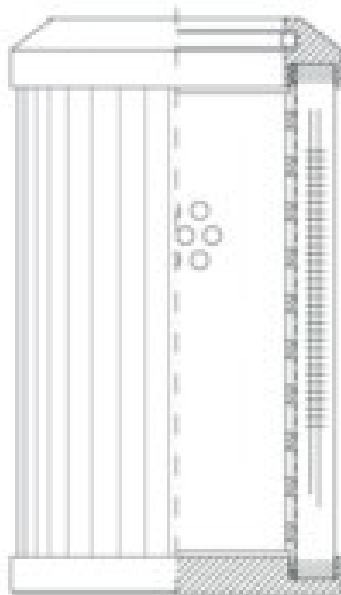

Buy Big, Save Big! - www.bigfilterstore.com - 866-673-0345

Technical Data for Big Filter #: BFS-8D1DE

[Click to view stock, pricing and volume discount information](#)

Filter Type Details

Part Type: Hydraulic
Filter Type: Pressure Line
Media: Wire Mesh
Seal Material: Viton
Fluid Type: HH / HL / HM / HV
Flow Direction: Outside-In

Dimensions (Inches)

Height: 6.18
O.D. Top: 1.77 **O.D. Bottom:** 1.77
I.D. Top: 0.95 **I.D. Bottom:**
Weight (lbs): 0.211

Rating

Micron 1: 40
Micron 2:
Flow Rate (GPM):
Collapse Pressure (psi): 3045
Filter area (sq in): 142
Beta Ratio 1:
Beta Ratio 2:
Capacity (gr):
Burst Pressure (psi)

Misc. Information

Thread Type:
Thread Size (in):
By-pass: No
Handle: No
Wrap: No

Contact Information

Big Filter Inc.
162 Kerr Dr.
Sault Ste. Marie, ON
P6A 5H9
Canada

Big Filter Inc.
605 Ridge St, #144
Sault Ste. Marie, MI
49783
USA