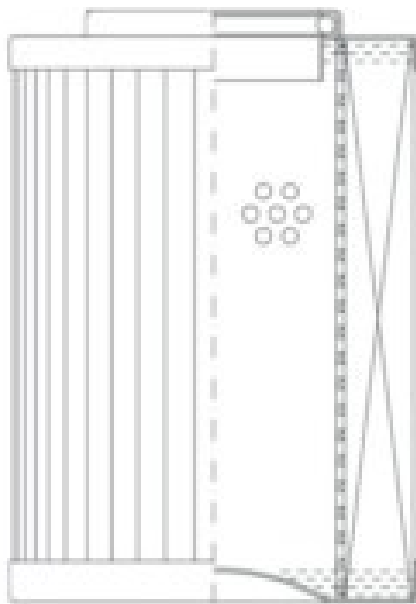

Buy Big, Save Big! - www.bigfilterstore.com - 866-673-0345

Technical Data for Big Filter #: BFS-8D204

[Click to view stock, pricing and volume discount information](#)

Filter Type Details

Part Type: Hydraulic
Filter Type: Pressure Line
Media: Cellulose
Seal Material: Viton
Fluid Type: HH / HL / HM / HV
Flow Direction: Outside-In

Dimensions (Inches)

Height: 9.72
O.D. Top: 1.77 **O.D. Bottom:** 1.77
I.D. Top: 0.95 **I.D. Bottom:**
Weight (lbs): 0.268

Rating

Micron 1: 5 **Beta Ratio 1:** 2/5
Micron 2: **Beta Ratio 2:**
Flow Rate (GPM): **Capacity (gr):** 8.36
Collapse Pressure (psi): 435 **Burst Pressure (psi)**
Filter area (sq in): 209

Misc. Information

Thread Type:
Thread Size (in):
By-pass: No
Handle: No
Wrap: No

Contact Information

Big Filter Inc.
162 Kerr Dr.
Sault Ste. Marie, ON
P6A 5H9
Canada

Big Filter Inc.
605 Ridge St, #144
Sault Ste. Marie, MI
49783
USA