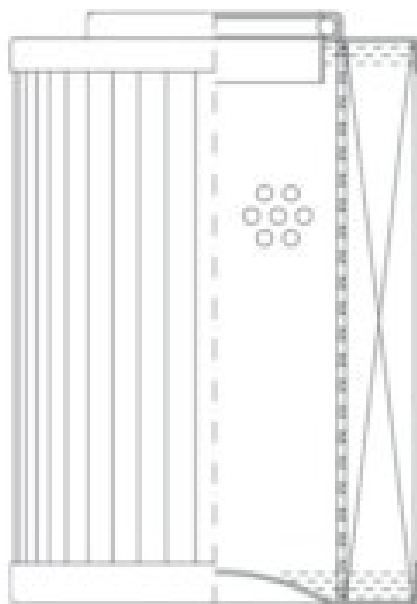

Buy Big, Save Big! - www.bigfilterstore.com - 866-673-0345

Technical Data for Big Filter #: BFS-8D238

[Click to view stock, pricing and volume discount information](#)

Filter Type Details

Part Type: Hydraulic
Filter Type: Pressure Line
Media: Cellulose
Seal Material: Viton
Fluid Type: HH / HL / HM / HV
Flow Direction: Outside-In

Dimensions (Inches)

Height: 6.89
O.D. Top: 2.36 **O.D. Bottom:** 2.36
I.D. Top: 1.35 **I.D. Bottom:**
Weight (lbs): 0.322

Rating

Micron 1: 10 **Beta Ratio 1:** 2/10
Micron 2: **Beta Ratio 2:**
Flow Rate (GPM): **Capacity (gr):** 7.48
Collapse Pressure (psi): 435 **Burst Pressure (psi)**
Filter area (sq in): 187

Misc. Information

Thread Type:
Thread Size (in):
By-pass: No
Handle: No
Wrap: No

Contact Information

Big Filter Inc.
 162 Kerr Dr.
 Sault Ste. Marie, ON
 P6A 5H9
 Canada

Big Filter Inc.
 605 Ridge St, #144
 Sault Ste. Marie, MI
 49783
 USA