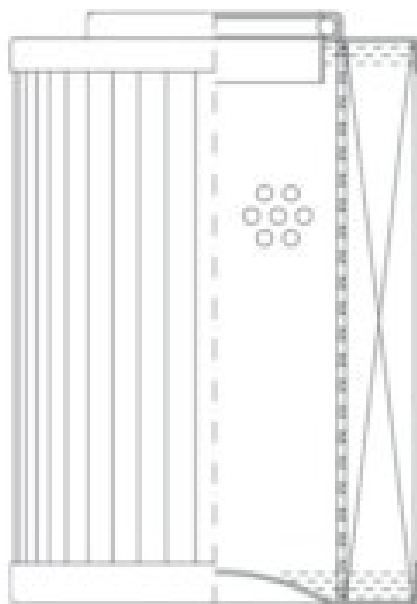

Buy Big, Save Big! - www.bigfilterstore.com - 866-673-0345

Technical Data for Big Filter #: BFS-8D23A

[Click to view stock, pricing and volume discount information](#)

Filter Type Details

Part Type: Hydraulic
Filter Type: Pressure Line
Media: Cellulose
Seal Material: Viton
Fluid Type: HH / HL / HM / HV
Flow Direction: Outside-In

Dimensions (Inches)

Height: 6.89
O.D. Top: 2.36 **O.D. Bottom:** 2.36
I.D. Top: 1.35 **I.D. Bottom:**
Weight (lbs): 0.322

Rating

Micron 1: 25 **Beta Ratio 1:** 2/25
Micron 2: **Beta Ratio 2:**
Flow Rate (GPM): **Capacity (gr):** 7.48
Collapse Pressure (psi): 435 **Burst Pressure (psi)**
Filter area (sq in): 187

Misc. Information

Thread Type:
Thread Size (in):
By-pass: No
Handle: No
Wrap: No

Contact Information

Big Filter Inc.
162 Kerr Dr.
Sault Ste. Marie, ON
P6A 5H9
Canada

Big Filter Inc.
605 Ridge St, #144
Sault Ste. Marie, MI
49783
USA