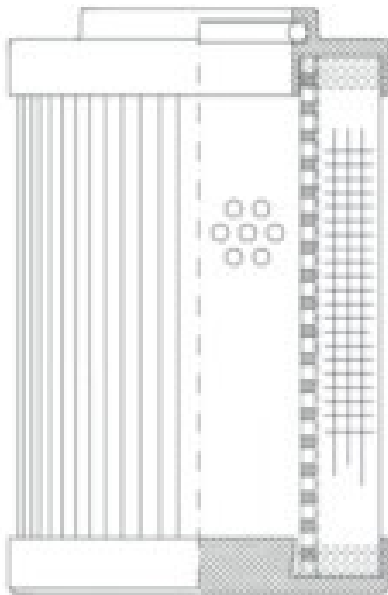

Buy Big, Save Big! - www.bigfilterstore.com - 866-673-0345

Technical Data for Big Filter #: BFS-8D242

[Click to view stock, pricing and volume discount information](#)

Filter Type Details

Part Type: Hydraulic
Filter Type: Pressure Line
Media: Wire Mesh
Seal Material: Viton
Fluid Type: HH / HL / HM / HV
Flow Direction: Outside-In

Dimensions (Inches)

Height: 6.89
O.D. Top: 2.36 **O.D. Bottom:** 2.36
I.D. Top: 1.35 **I.D. Bottom:**
Weight (lbs): 0.322

Rating

Micron 1: 40
Micron 2:
Flow Rate (GPM):
Collapse Pressure (psi): 3045
Filter area (sq in): 238
Beta Ratio 1:
Beta Ratio 2:
Capacity (gr):
Burst Pressure (psi)

Misc. Information

Thread Type:
Thread Size (in):
By-pass: No
Handle: No
Wrap: No

Contact Information

Big Filter Inc.
162 Kerr Dr.
Sault Ste. Marie, ON
P6A 5H9
Canada

Big Filter Inc.
605 Ridge St, #144
Sault Ste. Marie, MI
49783
USA