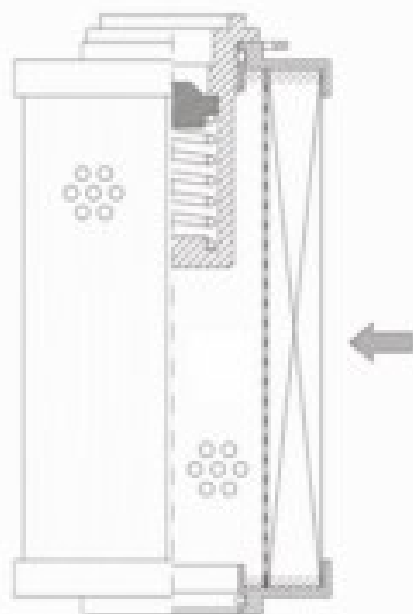

Buy Big, Save Big! - www.bigfilterstore.com - 866-673-0345

Technical Data for Big Filter #: BFS-8D33B

[Click to view stock, pricing and volume discount information](#)

Filter Type Details

Part Type: Hydraulic
Filter Type: Return Line
Media: Wire Mesh
Seal Material: Viton
Fluid Type: HH / HL / HM / HV
Flow Direction: Outside-In

Dimensions (Inches)

Height: 2.95
O.D. Top: 2.05 **O.D. Bottom:** 2.05
I.D. Top: 0.97 **I.D. Bottom:**
Weight (lbs): 0.3

Rating

Micron 1: 250 **Beta Ratio 1:**
Micron 2: **Beta Ratio 2:**
Flow Rate (GPM): **Capacity (gr):**
Collapse Pressure (psi): 145 **Burst Pressure (psi)**
Filter area (sq in): 36

Misc. Information

Thread Type:
Thread Size (in):
By-pass: Yes
Handle: Yes
Wrap: Yes

Contact Information

Big Filter Inc.
 162 Kerr Dr.
 Sault Ste. Marie, ON
 P6A 5H9
 Canada

Big Filter Inc.
 605 Ridge St, #144
 Sault Ste. Marie, MI
 49783
 USA