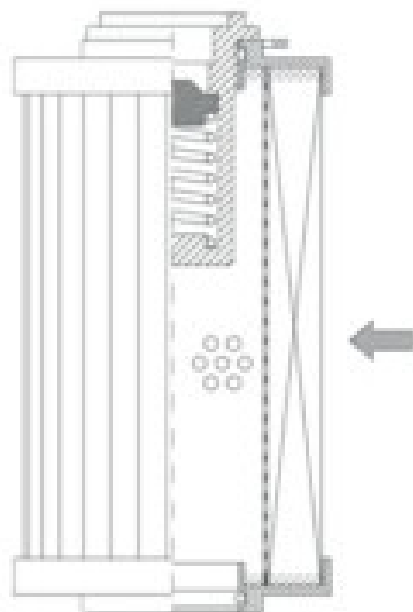

Buy Big, Save Big! - www.bigfilterstore.com - 866-673-0345

Technical Data for Big Filter #: BFS-8D33D

[Click to view stock, pricing and volume discount information](#)

Filter Type Details

Part Type: Hydraulic
Filter Type: Return Line
Media: Glass
Seal Material: Viton
Fluid Type: HH / HL / HM / HV
Flow Direction: Outside-In

Dimensions (Inches)

Height: 5.83
O.D. Top: 2.05 **O.D. Bottom:** 2.05
I.D. Top: 0.97 **I.D. Bottom:**
Weight (lbs): 0.37

Rating

Micron 1: 3 **Beta Ratio 1:** 200/3
Micron 2: **Beta Ratio 2:** 1000/4.5
Flow Rate (GPM): **Capacity (gr):** 8.288
Collapse Pressure (psi): 145 **Burst Pressure (psi)**

Misc. Information

Thread Type:
Thread Size (in):
By-pass: Yes
Handle: Yes
Wrap: No

Contact Information

Big Filter Inc.
162 Kerr Dr.
Sault Ste. Marie, ON
P6A 5H9
Canada

Big Filter Inc.
605 Ridge St, #144
Sault Ste. Marie, MI
49783
USA