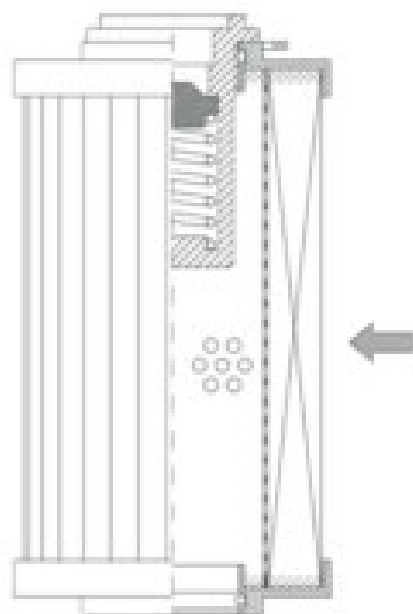

Contact Information

Big Filter Inc.
162 Kerr Dr.
Sault Ste. Marie, ON
P6A 5H9
Canada

Big Filter Inc.
605 Ridge St, #144
Sault Ste. Marie, MI
49783
USA

Toll Free: 866-673-0345
Direct: 705-255-2493

info@bigfilterstore.com
<https://www.bigfilterstore.com>