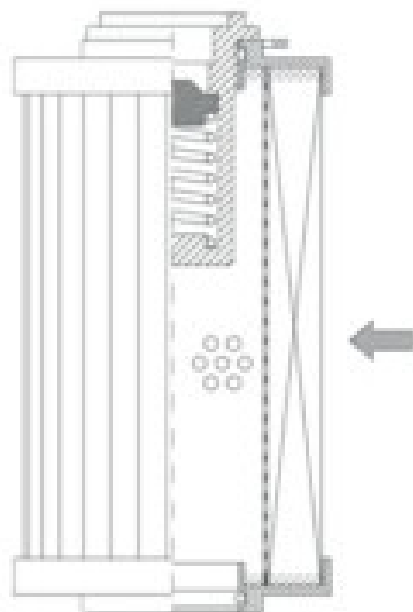

Buy Big, Save Big! - www.bigfilterstore.com - 866-673-0345

Technical Data for Big Filter #: BFS-8D33F

[Click to view stock, pricing and volume discount information](#)

Filter Type Details

Part Type: Hydraulic
Filter Type: Return Line
Media: Glass
Seal Material: Viton
Fluid Type: HH / HL / HM / HV
Flow Direction: Outside-In

Dimensions (Inches)

Height: 5.83
O.D. Top: 2.05 **O.D. Bottom:** 2.05
I.D. Top: 0.97 **I.D. Bottom:**
Weight (lbs): 0.37

Rating

Micron 1: 10
Micron 2:
Flow Rate (GPM):
Collapse Pressure (psi): 145
Filter area (sq in): 112

Beta Ratio 1: 200/9.9
Beta Ratio 2: 1000/12.4
Capacity (gr): 10.9648
Burst Pressure (psi)

Misc. Information

Thread Type:
Thread Size (in):
By-pass: Yes
Handle: Yes
Wrap: No

Contact Information

Big Filter Inc.
162 Kerr Dr.
Sault Ste. Marie, ON
P6A 5H9
Canada