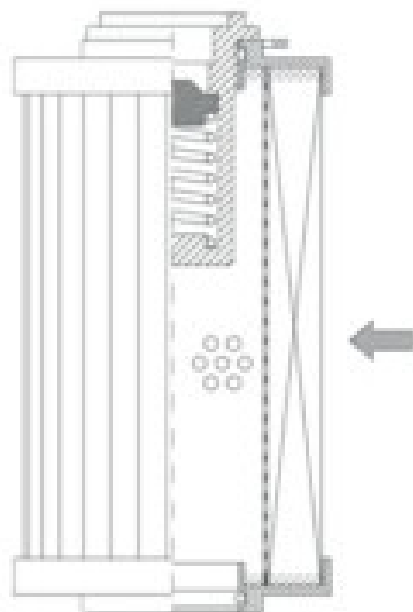

Buy Big, Save Big! - www.bigfilterstore.com - 866-673-0345

Technical Data for Big Filter #: BFS-8D340

[Click to view stock, pricing and volume discount information](#)

Filter Type Details

Part Type: Hydraulic
Filter Type: Return Line
Media: Glass
Seal Material: Viton
Fluid Type: HH / HL / HM / HV
Flow Direction: Outside-In

Dimensions (Inches)

Height: 5.83
O.D. Top: 2.05 **O.D. Bottom:** 2.05
I.D. Top: 0.97 **I.D. Bottom:**
Weight (lbs): 0.37

Rating

Micron 1: 20 **Beta Ratio 1:** 200/20.7
Micron 2: **Beta Ratio 2:** 1000/26.6
Flow Rate (GPM): **Capacity (gr):** 10.0576
Collapse Pressure (psi): 145 **Burst Pressure (psi)**
Filter area (sq in): 112

Misc. Information

Thread Type:
Thread Size (in):
By-pass: Yes
Handle: Yes
Wrap: No

Contact Information

Big Filter Inc.
 162 Kerr Dr.
 Sault Ste. Marie, ON
 P6A 5H9
 Canada

Big Filter Inc.
 605 Ridge St, #144
 Sault Ste. Marie, MI
 49783
 USA