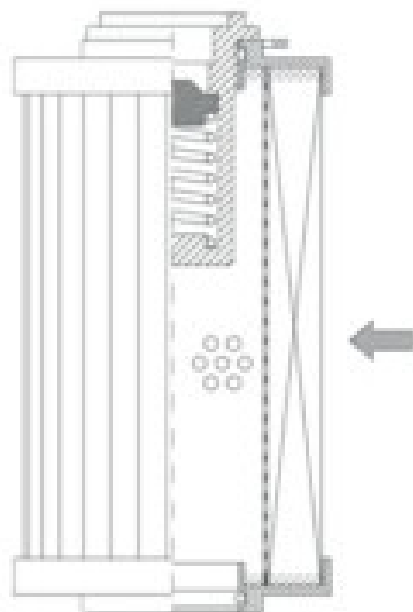

Buy Big, Save Big! - www.bigfilterstore.com - 866-673-0345

Technical Data for Big Filter #: BFS-8D341

[Click to view stock, pricing and volume discount information](#)

Filter Type Details

Part Type: Hydraulic
Filter Type: Return Line
Media: Wire Mesh
Seal Material: Viton
Fluid Type: HH / HL / HM / HV
Flow Direction: Outside-In

Dimensions (Inches)

Height: 5.83
O.D. Top: 2.05 **O.D. Bottom:** 2.05
I.D. Top: 0.97 **I.D. Bottom:**
Weight (lbs): 0.37

Rating

Micron 1: 125
Micron 2:
Flow Rate (GPM):
Collapse Pressure (psi): 145
Filter area (sq in): 84
Beta Ratio 1:
Beta Ratio 2:
Capacity (gr):
Burst Pressure (psi)

Misc. Information

Thread Type:
Thread Size (in):
By-pass: Yes
Handle: Yes
Wrap: No

Contact Information

Big Filter Inc.
162 Kerr Dr.
Sault Ste. Marie, ON
P6A 5H9
Canada

Big Filter Inc.
605 Ridge St, #144
Sault Ste. Marie, MI
49783
USA