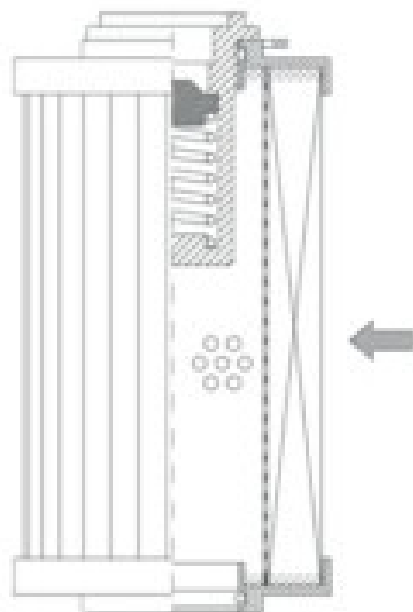

Buy Big, Save Big! - www.bigfilterstore.com - 866-673-0345

Technical Data for Big Filter #: BFS-8D342

[Click to view stock, pricing and volume discount information](#)

Filter Type Details

Part Type: Hydraulic
Filter Type: Return Line
Media: Wire Mesh
Seal Material: Viton
Fluid Type: HH / HL / HM / HV
Flow Direction: Outside-In

Dimensions (Inches)

Height: 5.83
O.D. Top: 2.05 **O.D. Bottom:** 2.05
I.D. Top: 0.97 **I.D. Bottom:**
Weight (lbs): 0.37

Rating

Micron 1: 60
Micron 2:
Flow Rate (GPM):
Collapse Pressure (psi): 145
Filter area (sq in): 84
Beta Ratio 1:
Beta Ratio 2:
Capacity (gr):
Burst Pressure (psi)

Misc. Information

Thread Type:
Thread Size (in):
By-pass: Yes
Handle: Yes
Wrap: No

Contact Information

Big Filter Inc.
162 Kerr Dr.
Sault Ste. Marie, ON
P6A 5H9
Canada

Big Filter Inc.
605 Ridge St, #144
Sault Ste. Marie, MI
49783
USA