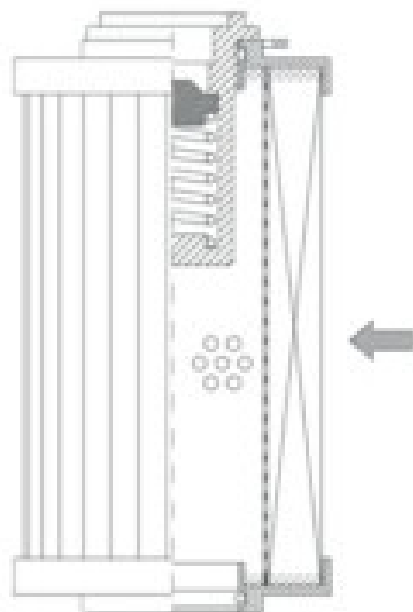

Buy Big, Save Big! - www.bigfilterstore.com - 866-673-0345

Technical Data for Big Filter #: BFS-8D344

[Click to view stock, pricing and volume discount information](#)

Filter Type Details

Part Type: Hydraulic
Filter Type: Return Line
Media: Cellulose
Seal Material: Viton
Fluid Type: HH / HL / HM / HV
Flow Direction: Outside-In

Dimensions (Inches)

Height: 3.47
O.D. Top: 2.76 **O.D. Bottom:** 2.76
I.D. Top: 1.16 **I.D. Bottom:**
Weight (lbs): 0.37

Rating

Micron 1: 25 **Beta Ratio 1:** 2/25
Micron 2: **Beta Ratio 2:**
Flow Rate (GPM): **Capacity (gr):** 6.1566
Collapse Pressure (psi): 44 **Burst Pressure (psi)**
Filter area (sq in): 154

Misc. Information

Thread Type:
Thread Size (in):
By-pass: Yes
Handle: Yes
Wrap: Yes

Contact Information

Big Filter Inc.
 162 Kerr Dr.
 Sault Ste. Marie, ON
 P6A 5H9
 Canada

Big Filter Inc.
 605 Ridge St, #144
 Sault Ste. Marie, MI
 49783
 USA