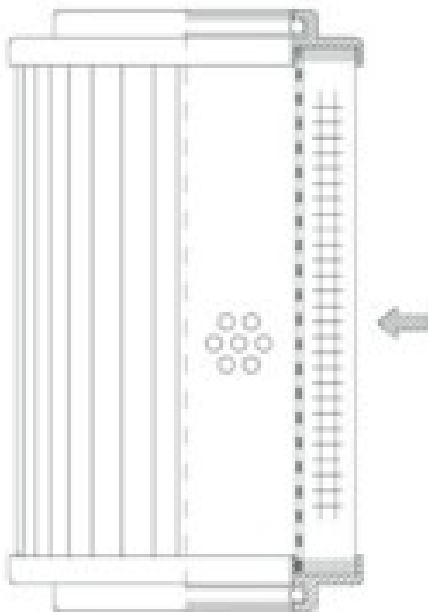

Buy Big, Save Big! - www.bigfilterstore.com - 866-673-0345

Technical Data for Big Filter #: BFS-8D3AA

[Click to view stock, pricing and volume discount information](#)

Filter Type Details

Part Type: Hydraulic
Filter Type: Return Line
Media: Cellulose
Seal Material: Viton
Fluid Type: HH / HL / HM / HV
Flow Direction: Outside-In

Dimensions (Inches)

Height: 16.65
O.D. Top: 3.9 **O.D. Bottom:** 3.9
I.D. Top: 2.03 **I.D. Bottom:** 2.03
Weight (lbs): 2.4

Rating

Micron 1: 25 **Beta Ratio 1:** 2/25
Micron 2: **Beta Ratio 2:** **Capacity (gr):** 48.52
Flow Rate (GPM): **Burst Pressure (psi)**
Collapse Pressure (psi): 145
Filter area (sq in): 1213

Misc. Information

Thread Type:
Thread Size (in):
By-pass: No
Handle: No
Wrap: No

Contact Information

Big Filter Inc.
 162 Kerr Dr.
 Sault Ste. Marie, ON
 P6A 5H9
 Canada

Big Filter Inc.
 605 Ridge St, #144
 Sault Ste. Marie, MI
 49783
 USA