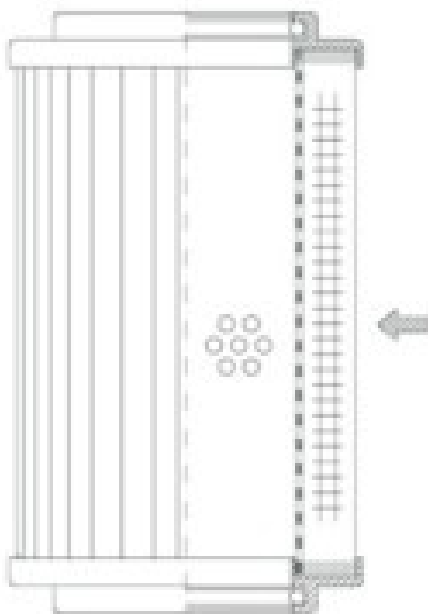

Buy Big, Save Big! - www.bigfilterstore.com - 866-673-0345

Technical Data for Big Filter #: BFS-8D3DD

[Click to view stock, pricing and volume discount information](#)

Filter Type Details

Part Type: Hydraulic
Filter Type: Return Line
Media: Wire Mesh
Seal Material: Viton
Fluid Type: HH / HL / HM / HV
Flow Direction: Outside-In

Dimensions (Inches)

Height: 19.7
O.D. Top: 5.12 **O.D. Bottom:** 5.12
I.D. Top: 3.35 **I.D. Bottom:** 2.99
Weight (lbs): 4.6

Rating

Micron 1: 125
Micron 2:
Flow Rate (GPM):
Collapse Pressure (psi): 145
Filter area (sq in): 977

Beta Ratio 1:
Beta Ratio 2:
Capacity (gr):
Burst Pressure (psi)

Misc. Information

Thread Type:
Thread Size (in):
By-pass: No
Handle: No
Wrap: No

Contact Information

Big Filter Inc.
162 Kerr Dr.
Sault Ste. Marie, ON
P6A 5H9
Canada