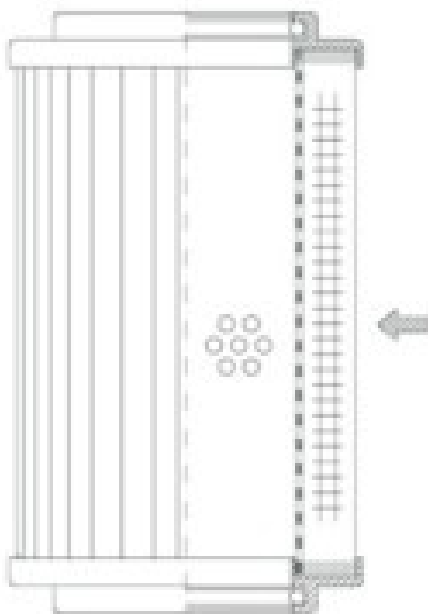

Buy Big, Save Big! - www.bigfilterstore.com - 866-673-0345

Technical Data for Big Filter #: BFS-8D3E0

[Click to view stock, pricing and volume discount information](#)

Filter Type Details

Part Type: Hydraulic
Filter Type: Return Line
Media: Wire Mesh
Seal Material: Viton
Fluid Type: HH / HL / HM / HV
Flow Direction: Outside-In

Dimensions (Inches)

Height: 19.7
O.D. Top: 5.12 **O.D. Bottom:** 5.12
I.D. Top: 3.35 **I.D. Bottom:** 2.99
Weight (lbs): 4.6

Rating

Micron 1: 250
Micron 2:
Flow Rate (GPM):
Collapse Pressure (psi): 145
Filter area (sq in): 977

Beta Ratio 1:
Beta Ratio 2:
Capacity (gr):
Burst Pressure (psi)

Misc. Information

Thread Type:
Thread Size (in):
By-pass: No
Handle: No
Wrap: No

Contact Information

Big Filter Inc.
162 Kerr Dr.
Sault Ste. Marie, ON
P6A 5H9
Canada