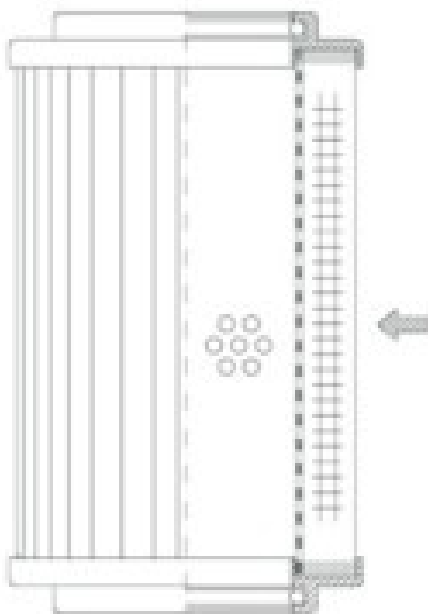

Buy Big, Save Big! - www.bigfilterstore.com - 866-673-0345

Technical Data for Big Filter #: BFS-8D3E1

[Click to view stock, pricing and volume discount information](#)

Filter Type Details

Part Type: Hydraulic
Filter Type: Return Line
Media: Wire Mesh
Seal Material: Viton
Fluid Type: HH / HL / HM / HV
Flow Direction: Outside-In

Dimensions (Inches)

Height: 19.7
O.D. Top: 5.12 **O.D. Bottom:** 5.12
I.D. Top: 3.35 **I.D. Bottom:** 2.99
Weight (lbs): 4.6

Rating

Micron 1: 25
Micron 2:
Flow Rate (GPM):
Collapse Pressure (psi): 145
Filter area (sq in): 977

Beta Ratio 1:
Beta Ratio 2:
Capacity (gr):
Burst Pressure (psi)

Misc. Information

Thread Type:
Thread Size (in):
By-pass: No
Handle: No
Wrap: No

Contact Information

Big Filter Inc.
162 Kerr Dr.
Sault Ste. Marie, ON
P6A 5H9
Canada