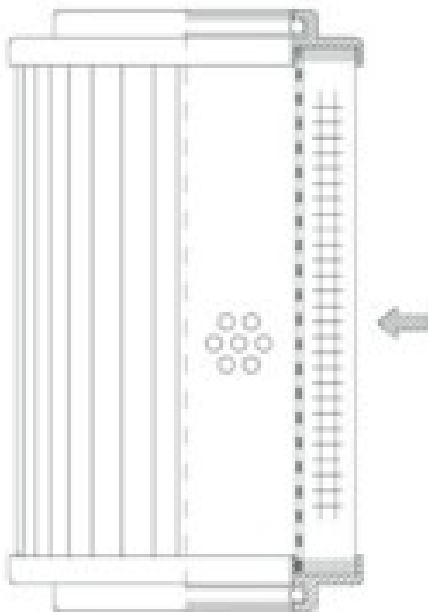

Buy Big, Save Big! - www.bigfilterstore.com - 866-673-0345

Technical Data for Big Filter #: BFS-8D3E3

[Click to view stock, pricing and volume discount information](#)

Filter Type Details

Part Type: Hydraulic
Filter Type: Return Line
Media: Wire Mesh
Seal Material: Viton
Fluid Type: HH / HL / HM / HV
Flow Direction: Outside-In

Dimensions (Inches)

Height: 19.7
O.D. Top: 5.12 **O.D. Bottom:** 5.12
I.D. Top: 3.35 **I.D. Bottom:** 2.99
Weight (lbs): 4.6

Rating

Micron 1: 60
Micron 2:
Flow Rate (GPM):
Collapse Pressure (psi): 145
Filter area (sq in): 977
Beta Ratio 1:
Beta Ratio 2:
Capacity (gr):
Burst Pressure (psi)

Misc. Information

Thread Type:
Thread Size (in):
By-pass: No
Handle: No
Wrap: No

Contact Information

Big Filter Inc.
 162 Kerr Dr.
 Sault Ste. Marie, ON
 P6A 5H9
 Canada

Big Filter Inc.
 605 Ridge St, #144
 Sault Ste. Marie, MI
 49783
 USA