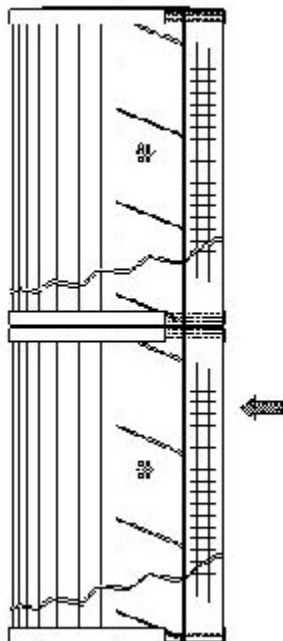

Buy Big, Save Big! - www.bigfilterstore.com - 866-673-0345

Technical Data for Big Filter #: BFS-8D3E4

[Click to view stock, pricing and volume discount information](#)

Filter Type Details

Part Type: Hydraulic
Filter Type: Return Line
Media: Cellulose
Seal Material: Buna
Fluid Type: HH / HL / HM / HV
Flow Direction: Outside-In

Dimensions (Inches)

Height: 28.78
O.D. Top: 5.98 **O.D. Bottom:** 5.98
I.D. Top: 2.13 **I.D. Bottom:** 2.13
Weight (lbs): 6.6

Rating

Micron 1: 25 **Beta Ratio 1:** 2/25
Micron 2: **Beta Ratio 2:** **Capacity (gr):** 283.6
Flow Rate (GPM): **Burst Pressure (psi)**

Collapse Pressure (psi): 58
Filter area (sq in): 7090

Misc. Information

Thread Type:
Thread Size (in):
By-pass: No
Handle: No
Wrap: No

Contact Information

Big Filter Inc.
 162 Kerr Dr.
 Sault Ste. Marie, ON
 P6A 5H9
 Canada