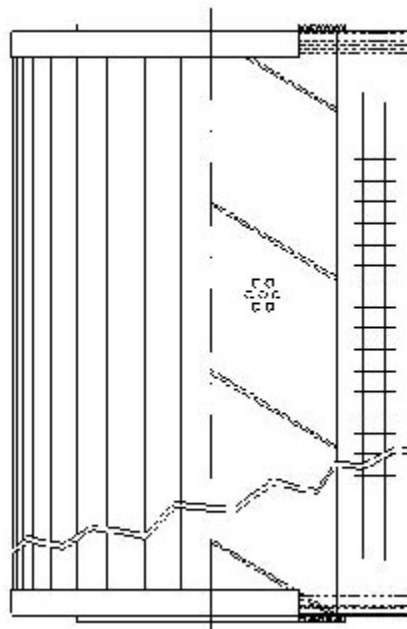

Buy Big, Save Big! - www.bigfilterstore.com - 866-673-0345

Technical Data for Big Filter #: BFS-8D3E7

[Click to view stock, pricing and volume discount information](#)

Filter Type Details

Part Type: Hydraulic
Filter Type: Return Line
Media: Glass
Seal Material: Buna
Fluid Type: HH / HL / HM / HV
Flow Direction: Outside-In

Dimensions (Inches)

Height: 14.45
O.D. Top: 5.99 **O.D. Bottom:** 5.99
I.D. Top: 3.5 **I.D. Bottom:** 3.5
Weight (lbs): 5.4

Rating

Micron 1: 10 **Beta Ratio 1:** 200/9.9
Micron 2: **Beta Ratio 2:** 1000/12.4
Flow Rate (GPM): **Capacity (gr):** 241.031758
Collapse Pressure (psi): 102 **Burst Pressure (psi)**
Filter area (sq in): 2462

Misc. Information

Thread Type:
Thread Size (in):
By-pass: No
Handle: No
Wrap: No

Contact Information

Big Filter Inc.
 162 Kerr Dr.
 Sault Ste. Marie, ON
 P6A 5H9
 Canada

Big Filter Inc.
 605 Ridge St, #144
 Sault Ste. Marie, MI
 49783
 USA