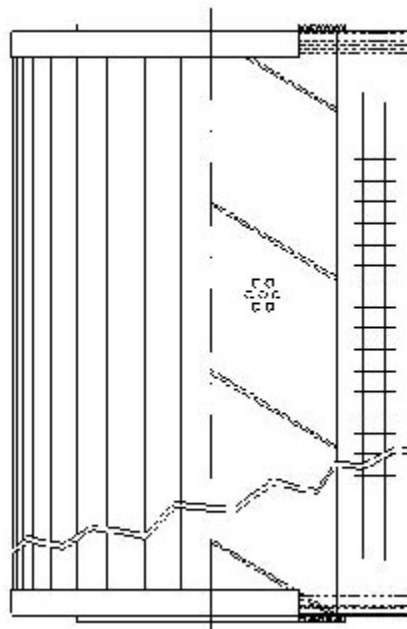

Dimensions (Inches)

Height: 14.45
O.D. Top: 5.99 **O.D. Bottom:** 5.99
I.D. Top: 3.5 **I.D. Bottom:** 3.5
Weight (lbs): 5.4

Rating

Micron 1: 20 **Beta Ratio 1:** 200/20.7
Micron 2: **Beta Ratio 2:** 1000/26.6
Flow Rate (GPM): **Capacity (gr):** 221.089396
Collapse Pressure (psi): 102 **Burst Pressure (psi)**
Filter area (sq in): 2462

Misc. Information

Thread Type:
Thread Size (in):
By-pass: No
Handle: No
Wrap: No

Contact Information

Big Filter Inc.
 162 Kerr Dr.
 Sault Ste. Marie, ON
 P6A 5H9
 Canada

Big Filter Inc.
 605 Ridge St, #144
 Sault Ste. Marie, MI
 49783
 USA