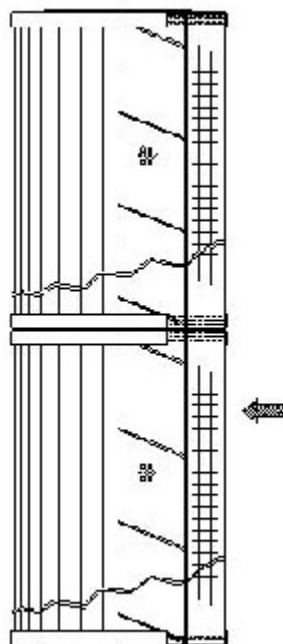

Buy Big, Save Big! - www.bigfilterstore.com - 866-673-0345

Technical Data for Big Filter #: BFS-8D3EB

[Click to view stock, pricing and volume discount information](#)

Filter Type Details

Part Type: Hydraulic
Filter Type: Return Line
Media: Glass
Seal Material: Buna
Fluid Type: HH / HL / HM / HV
Flow Direction: Outside-In

Dimensions (Inches)

Height: 28.78
O.D. Top: 5.99 **O.D. Bottom:** 5.99
I.D. Top: 3.5 **I.D. Bottom:** 3.5
Weight (lbs): 6.4

Rating

Micron 1: 10 **Beta Ratio 1:** 200/9.9
Micron 2: **Beta Ratio 2:** 1000/12.4
Flow Rate (GPM): **Capacity (gr):** 482.063516
Collapse Pressure (psi): 102 **Burst Pressure (psi)**
Filter area (sq in): 4924

Misc. Information

Thread Type:
Thread Size (in):
By-pass: No
Handle: No
Wrap: No

Contact Information

Big Filter Inc.
 162 Kerr Dr.
 Sault Ste. Marie, ON
 P6A 5H9
 Canada

Big Filter Inc.
 605 Ridge St, #144
 Sault Ste. Marie, MI
 49783
 USA