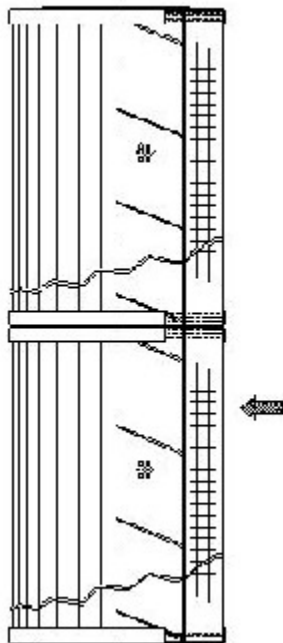

Buy Big, Save Big! - www.bigfilterstore.com - 866-673-0345

Technical Data for Big Filter #: BFS-8D3EC

[Click to view stock, pricing and volume discount information](#)

Filter Type Details

Part Type: Hydraulic
Filter Type: Return Line
Media: Glass
Seal Material: Buna
Fluid Type: HH / HL / HM / HV
Flow Direction: Outside-In

Dimensions (Inches)

Height: 28.78
O.D. Top: 5.99 **O.D. Bottom:** 5.99
I.D. Top: 3.5 **I.D. Bottom:** 3.5
Weight (lbs): 6.4

Rating

Micron 1: 20 **Beta Ratio 1:** 200/20.7
Micron 2: **Beta Ratio 2:** 1000/26.6
Flow Rate (GPM): **Capacity (gr):** 442.178792
Collapse Pressure (psi): 102 **Burst Pressure (psi)**

Misc. Information

Thread Type:
Thread Size (in):
By-pass: No
Handle: No
Wrap: No

Contact Information

Big Filter Inc.
 162 Kerr Dr.
 Sault Ste. Marie, ON
 P6A 5H9
 Canada

Big Filter Inc.
 605 Ridge St, #144
 Sault Ste. Marie, MI
 49783
 USA