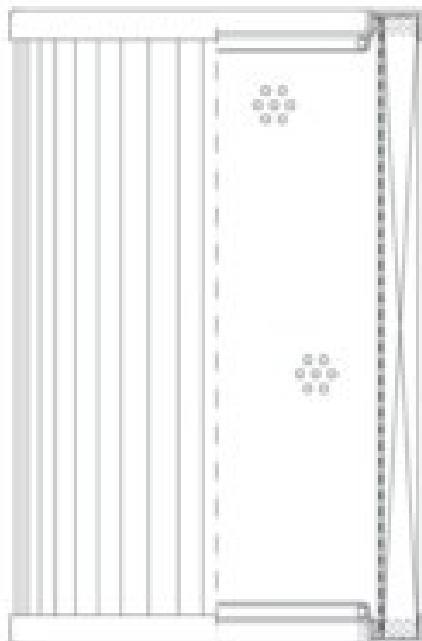

Contact Information

Big Filter Inc.
162 Kerr Dr.
Sault Ste. Marie, ON
P6A 5H9
Canada

Big Filter Inc.
605 Ridge St, #144
Sault Ste. Marie, MI
49783
USA

Toll Free: 866-673-0345
Direct: 705-255-2493

info@bigfilterstore.com
<https://www.bigfilterstore.com>