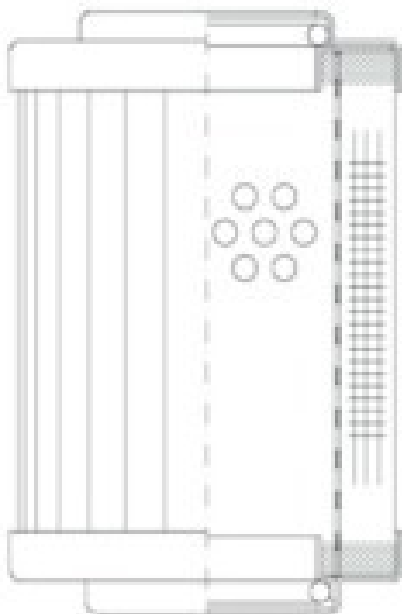

Contact Information

Big Filter Inc.
162 Kerr Dr.
Sault Ste. Marie, ON
P6A 5H9
Canada

Big Filter Inc.
605 Ridge St, #144
Sault Ste. Marie, MI
49783
USA

Toll Free: 866-673-0345
Direct: 705-255-2493

info@bigfilterstore.com
<https://www.bigfilterstore.com>